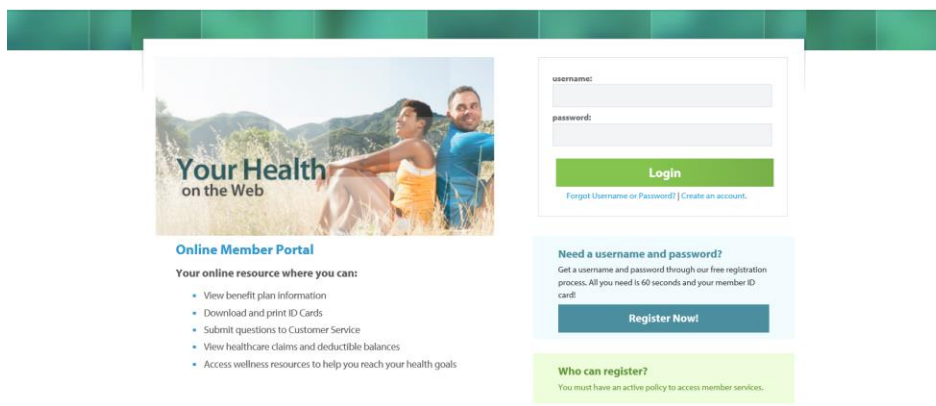

Go to [www.webtpa.com](http://www.webtpa.com) and click on Member Log In

Enter your username and password

When our account page opens, scroll down to the Navitus logo and click

You are now on your Navitus account.